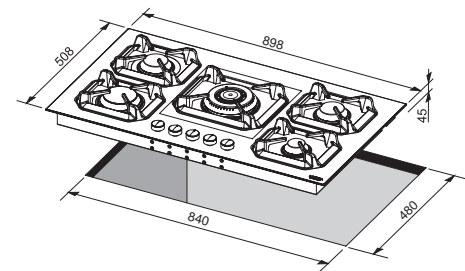

326170Ft+Áfa

OPTIONAL:

- Wok adapter
- Teppanyaki
- Cast Iron Plate

HRBP9A0

Item code: 29230235
EAN Code: 8022389017648