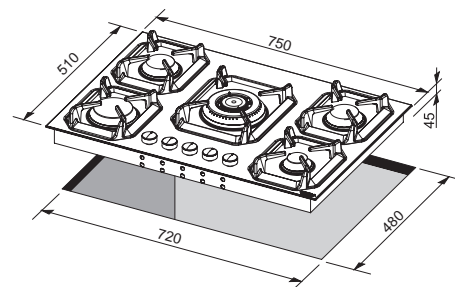

HRNM9A0

Item code: 29230228
EAN Code: 8022389011998

OPTIONAL: 326170Ft+Áfa

Wok adapter
Teppanyaki
Cast Iron Plate

Dimensions (cm): 70x50
Color: Black Matt
Finish: Brass

Also available with bronze or chrome Finish

1. **Hob**
2. flat edge
   - 5 gas burners (1 triple crown)
   - Gas-Stop safety device
   - frontal control knobs