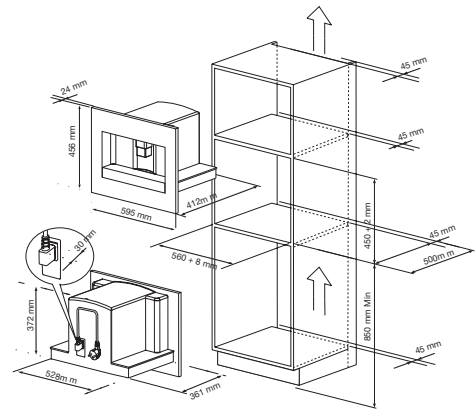

COFFEE MACHINES

Dimensions And Color

Technical Specifications

Dimensions (cm): 60x45
Color: Stainless Steel
Finish: Stainless Steel

Coffee Machine

- illumination with 2 led lighting points
- warm-up time: 3 minutes
- 8 functions
- touch controls
- coffee bean grinder
- stand-by
- water hardness setting
- coffee and water top-up lights
- limestone filter warning light
- 2,5 litre water tank
- container for coffee beans (400 gr.)