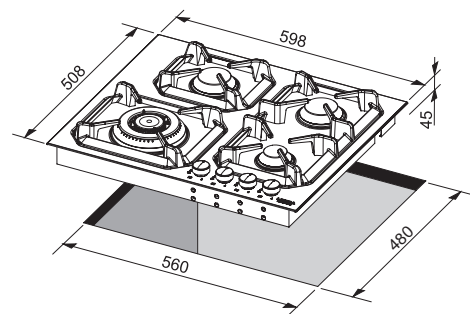

## Technical Specifications

**Dimensions (cm):** 60x50  
**Color:** Steel  
**Finish:** Stainless Steel

- Hob**
- flat edge
  - thickness 0.7 mm
  - Steel Aisi 304
  - 4 gas burners (1 triple crown)
  - Gas-Stop safety device
  - frontal control knobs