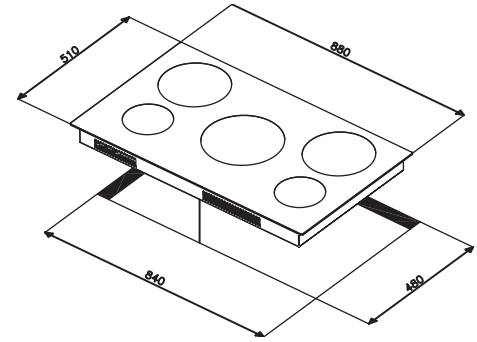

## Technical Specifications

Dimensions (cm): 90x50  
Color: Black Glass

- Hob**
- induction
  - 5 cooking zones
  - 2 zones Ø 210 mm
  - 2 zones Ø 145 mm
  - central zone Ø 240 mm
  - child lock
  - timer
  - frontal control knobs
  - power indicator
  - residual heat indicator light