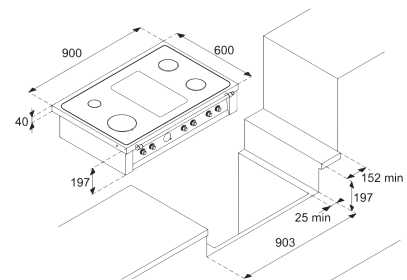

439570Ft+Áfa

OPTIONAL:

Teppanyaki

Dimensions (cm): 90x60x20
Color: Ivory
Finish: Chrome

1. **Hob**
2. brushed steel finish
   - 5 gas burners (1 triple crown)
   - Gas-Stop safety device

TRBI96/5

Item code: 29230405
EAN Code: 8022389018263