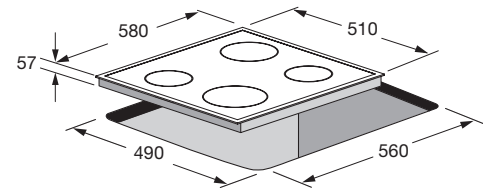

1. **Hob**
2. induction
   - 4 cooking zones
   - 2 zones of 210 mm
   - 2 zones of 145 mm
   - child lock
   - timer
   - frontal control knobs
   - power indicator
   - residual heat indicator light