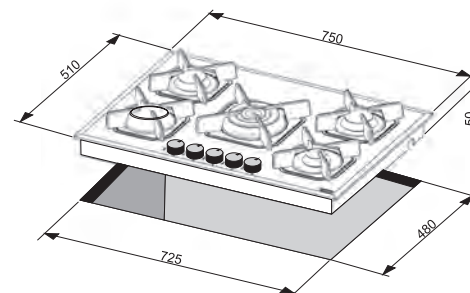

GLASS HOBS

Dimensions And Color

Technical Specifications

Dimensions (cm): 70x50
Color: Red Glass
Finish: Stainless Steel

1. **Hob**
2. flat edge
   - 5 gas burners (1 triple crown)
   - Gas-Stop safety device
   - frontal control knobs

OPTIONAL:

Wok adapter [275770Ft+Áfa](#)

HGR7E0

Item code: 29220221
EAN Code: 8022389018690

Dimensions (cm): 60x50
Color: Black Glass
Finish: Stainless Steel

1. **Hob**
2. flat edge
   - 4 gas burners (1 triple crown)
   - Gas-Stop safety device
   - frontal control knobs