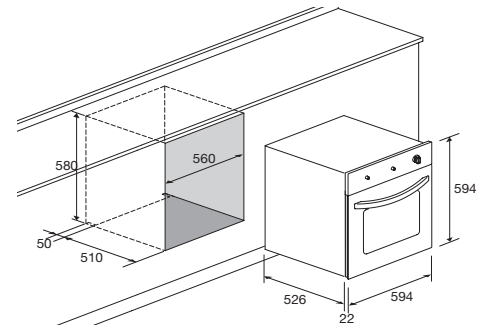

OPTIONAL:

Rotisserie

414370Ft+Áfa

FQVN6TEE

Item code: 29320166
EAN Code: 8022389011226