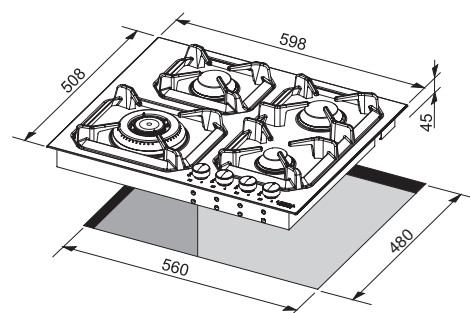

HLS6G0

Item code: 29210217
EAN Code: 8022389008608

OPTIONAL: [225370Ft+Áfa](#)

Wok adapter

Dimensions (cm): 60x50
Color: Black Matt
Finish: Stainless Steel

1. **Hob**
2. flat edge
   - thickness 0.7 mm
   - Steel Aisi 304
   - 4 gas burners (1 triple crown)
   - Gas-Stop safety device
   - frontal control knobs