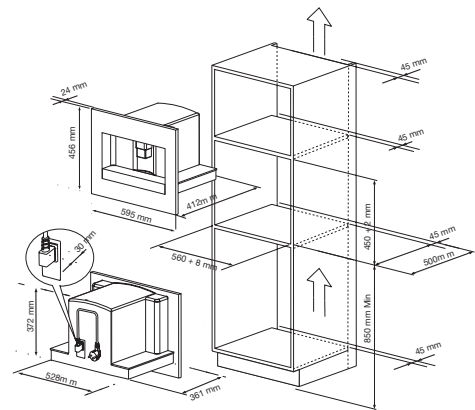

Coffee Machine

- illumination with 2 led lighting points
- warm-up time: 3 minutes
- 8 functions
- touch controls
- coffee bean grinder
- stand-by
- water hardness setting
- coffee and water top-up lights
- limestone filter warning light
- 2,5 litre water tank
- container for coffee beans (400 gr.)