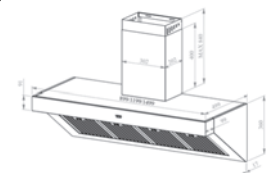

Hood

- halogen spotlights 2x20 Watt
- tangential motor 800 m³/h
- 3 suction speeds
- 3 metal grease filter
- 2 active carbon filter
- touch control
- remote control