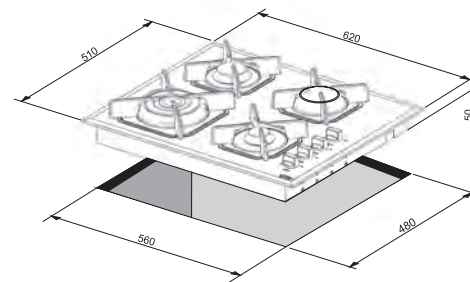

OPTIONAL:

Wok adapter [256870Ft+Áfa](#)

HGR6G0

Item code: 29210232
EAN Code: 8022389013596