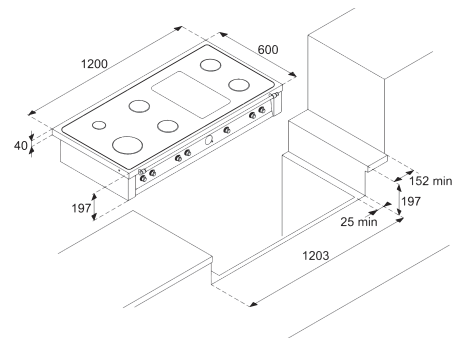

OPTIONAL:

578170Ft+Áfa

Teppanyaki

TRNM126/5C

Item code: 29230611
EAN Code: 8022389018218

Dimensions (cm): 120x60x20
Color: Ivory
Finish: Brass

Also available with bronze or chrome Finish

1. **Hob**
2. brushed steel finish
   - 5 gas burners (2 Dual)
   - Gas-Stop safety device
   - 1 two-zone glass ceramic plate