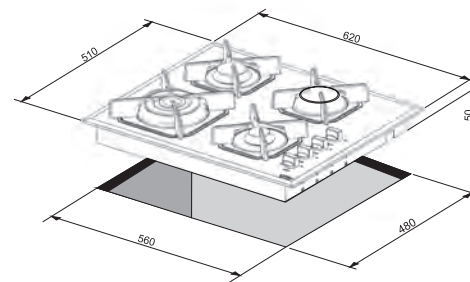

**OPTIONAL:**

Wok adapter [256870Ft+Áfa](#)

**HGN6G0**

**Item code:** 29210233  
**EAN Code:** 8022389014173

**Dimensions (cm):** 60x50  
**Color:** White Glass  
**Finish:** Stainless Steel

- Hob**
- flat edge
  - 4 gas burners (1 triple crown)
  - Gas-Stop safety device
  - frontal control knobs