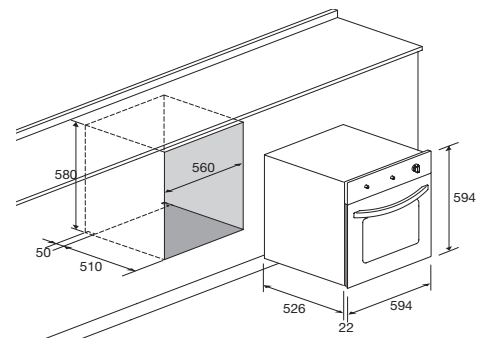

Cooling Fan

OPTIONAL:

Rotisserie [395470Ft+Áfa](#)

FDS66GE

Item code: 29320192
EAN Code: 8022389018416