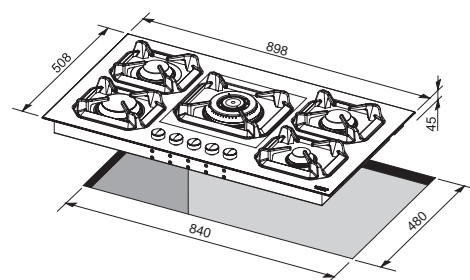

OPTIONAL: [275770Ft+Áfa](#)

Wok adapter

Dimensions (cm): 90x50
Color: Steel
Finish: Stainless Steel

HLS9S0

Item code: 29230224
EAN Code: 8022389009148

1. **Hob**
2. flat edge
   - thickness 0.7 mm
   - Steel Aisi 304
   - 6 gas burners (1 triple crown)
   - Gas-Stop safety device
   - frontal control knobs