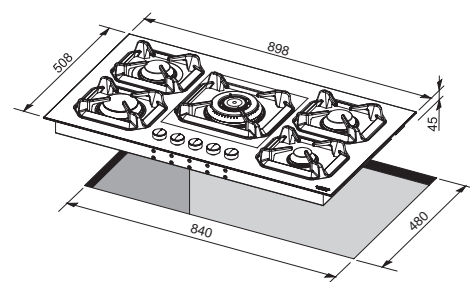

HLN9G2I

Item code: 29230236
EAN Code: 8022389018362

OPTIONAL: 395470Ft+Áfa

Wok adapter

Dimensions (cm): 90x50
Color: Steel
Finish: Stainless Steel

1. **Hob**
2. flat edge
   - thickness 0.7 mm
   - Steel Aisi 304
   - 5 gas burners (1 triple crown)
   - Gas-Stop safety device
   - frontal control knobs