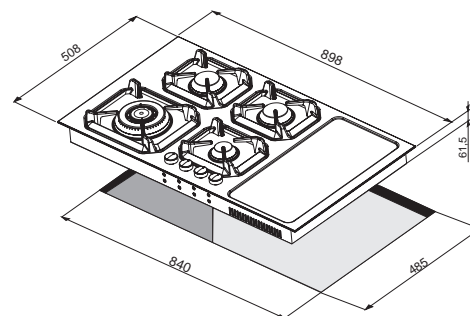

HLM9G2I

Item code: 29230234
EAN Code: 8022389018355

OPTIONAL: 395470Ft+Áfa

Wok adapter

Dimensions (cm): 90x50
Color: Ivory
Finish: Stainless Steel

1. **Hob**
2. flat edge
   - thickness 0.7 mm
   - Steel Aisi 304
   - 4 gas burners (1 triple crown)
   - Gas-Stop safety device
   - frontal control knobs
   - domino induction 30
   - 1 heating zone 210 mm
   - 1 heating zone 145 mm
   - regolatore power
   - residual heat indicator light
   - timer
   - child lock