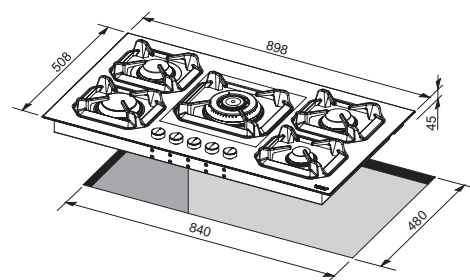

BUILT - IN HOBS

Dimensions And Color

Technical Specifications

Dimensions (cm): 90x50
Color: Steel
Finish: Stainless Steel

HLS9D0

Item code: 29230223
EAN Code: 8022389009131

1. **Hob**
2. flat edge
   - thickness 0.7 mm
   - Steel Aisi 304
   - 5 gas burners (1 triple crown RH)
   - Gas-Stop safety device
   - frontal control knobs

OPTIONAL: [275770Ft+Áfa](#)

Wok adapter

Dimensions (cm): 90x50
Color: Steel
Finish: Stainless Steel

HLS9B0

Item code: 29230221
EAN Code: 8022389009117

1. **Hob**
2. flat edge
   - thickness 0.7 mm
   - Steel Aisi 304
   - 5 gas burners (1 triple crown LH)
   - Gas-Stop safety device
   - frontal control knobs