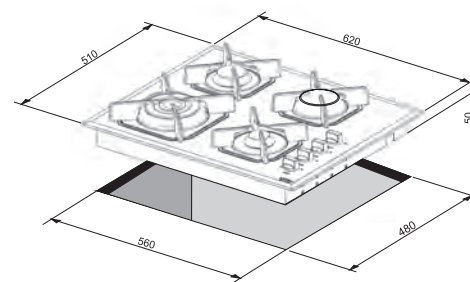

OPTIONAL:

Wok adapter [256870Ft+Áfa](#)

HGN6G0

Item code: 29210233
EAN Code: 8022389014173

Dimensions (cm): 60x50
Color: White Glass
Finish: Stainless Steel

1. **Hob**
2. flat edge
   - 4 gas burners (1 triple crown)
   - Gas-Stop safety device
   - frontal control knobs