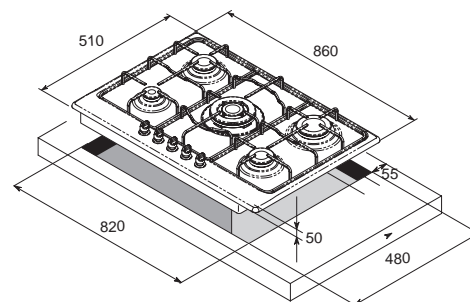

BUILT - IN HOBS

Dimensions And Color

Technical Specifications

HDS9T0

Item code: 29230107

EAN Code: 8022389010052

Dimensions (cm): 90x50

Color: Steel

Finish: Stainless Steel

Hob

- 4 gas burners (1 triple crown)
- Gas-Stop safety device
- frontal control knobs

OPTIONAL:

Wok adapter [237970Ft+áfa](#)

HDS9E0

Item code: 29230106

EAN Code: 8022389010656

Dimensions (cm): 90x50

Color: Steel

Finish: Stainless Steel

Hob

- 5 gas burners (1 triple crown)
- Gas-Stop safety device
- frontal control knobs