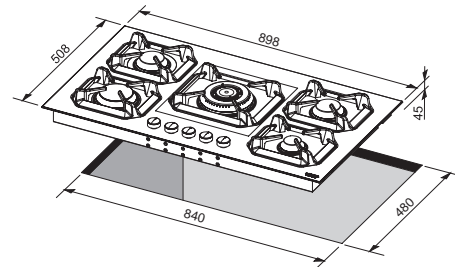

Item code: 29320152  
 EAN Code: 8022389010236

OPTIONAL: 414370Ft+Áfa

Rotisserie

**Dimensions (cm):** 90x50  
**Color:** Black Matt  
**Finish:** Brass

Also available with bronze or chrome Finish

- Hob**
- flat edge
  - 5 gas burners (1 triple crown)
  - Gas-Stop safety device
  - frontal control knobs