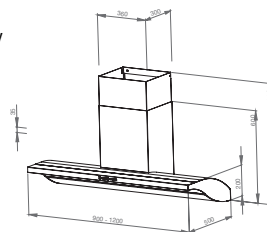

Hood

- neon lights: 1 or 2 - 21w / 28w
- tangential motor 800 m³/h
- 3 suction speeds
- 1 metal grease filter
- 1 active carbon filter
- touch control
- remote control