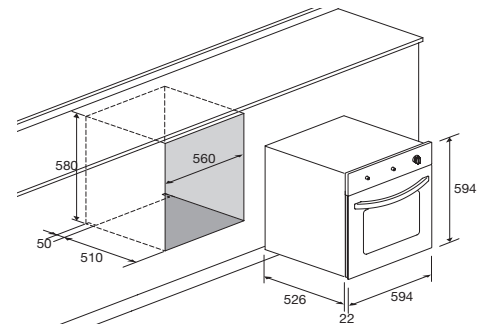

OPTIONAL:

Rotisserie

414370Ft+Áfa

FQVB6TEE

Item code: 29320167
EAN Code: 8022389012230