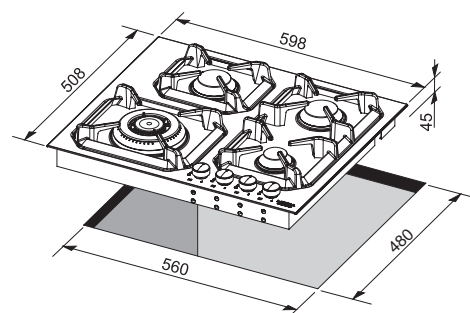

HLS640

Item code: 29210216
EAN Code: 8022389008639

OPTIONAL: [225370Ft+Áfa](#)

Wok adapter

Dimensions (cm): 60x50
Color: Steel
Finish: Stainless Steel

1. **Hob**
2. flat edge
   - thickness 0.7 mm
   - Steel Aisi 304
   - 4 gas burners
   - Gas-Stop safety device
   - frontal control knobs