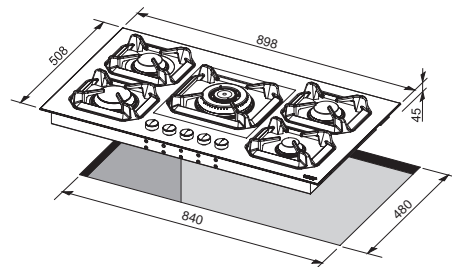

Hob

- flat edge
- 5 gas burners (1 triple crown)
- Gas-Stop safety device
- frontal control knobs

326170Ft+Áfa

OPTIONAL:

Wok adapter

Teppanyaki

Cast Iron Plate

HRS7A0

Item code: 29220216

EAN Code: 8022389012261

Dimensions (cm): 70x50

Color: Stainless Steel

Finish: Brass

Also available with bronze or chrome Finish