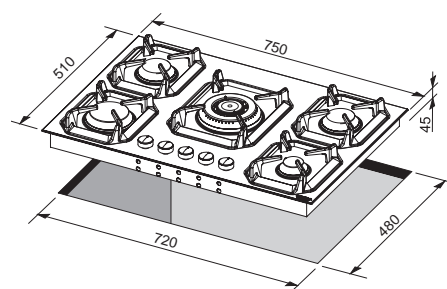

Hob

- flat edge
- 5 gas burners (1 triple crown)
- Gas-Stop safety device
- frontal control knobs

307270Ft+Áfa

OPTIONAL:

Wok adapter
Teppanyaki
Cast Iron Plate

HRA7A0/GA

Item code: 29220211

EAN Code: 8022389011059

Dimensions (cm): 60x50

Color: Oatmeal
Finish: Bronze