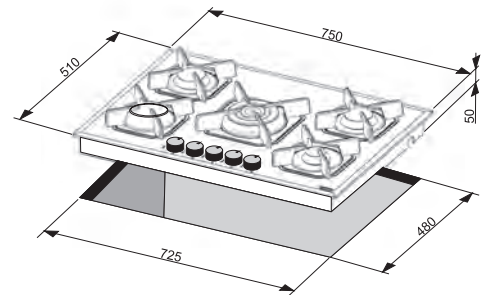

HGB9E0

Item code: 29230229
EAN Code: 8022389012063

OPTIONAL:

Wok adapter

[294670Ft+Áfa](#)

Dimensions (cm): 70x50
Color: Black Glass
Finish: Stainless Steel

1. **Hob**
2. flat edge
   - 5 gas burners (1 triple crown)
   - Gas-Stop safety device
   - frontal control knobs