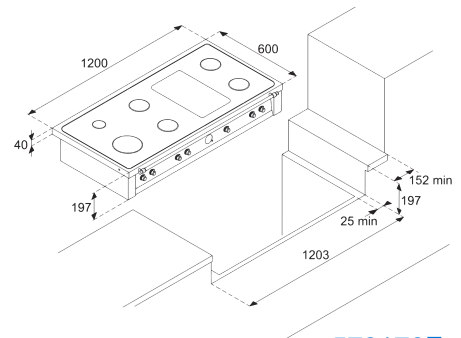

OPTIONAL:

578170Ft+Áfa

Teppanyaki

TRBI126/5C

Item code: 29230610
EAN Code: 8022389018225

Dimensions (cm): 120x50x20
Color: Steel
Finish: Stainless Steel

1. **Hob**
2. brushed steel finish
   - 5 gas burners (2 Dual)
   - Gas-Stop safety device
   - 1 two-zone glass ceramic plate