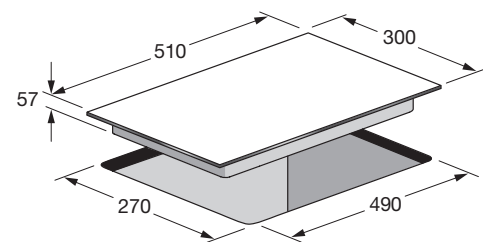

1. **Hob**
2. induction
   - 2 cooking zones
   - 1 zone of 210 mm
   - 1 zone of 145 mm
   - child lock
   - timer
   - frontal control knobs
   - power indicator
   - residual heat indicator light