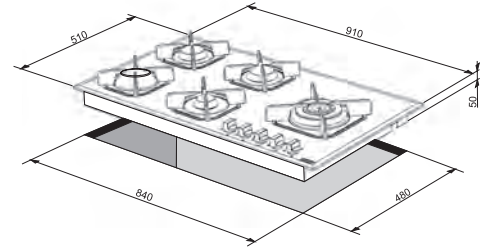

GLASS HOBS

Dimensions And Color

Technical Specifications

Dimensions (cm): 90x50
Color: Black Glass
Finish: Stainless Steel

1. **Hob**
2. flat edge
   - 5 gas burners (1 triple crown LH)
   - Gas-Stop safety device
   - frontal control knobs