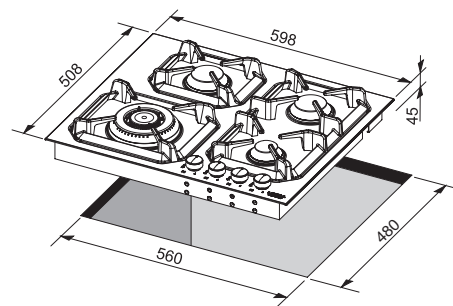

DOLCEVITA SET BLACK MATT

Dimensions And Color

Technical Specifications

Dimensions (cm): 60x50

Color: Black Matt

Finish: Brass

Also available with bronze or chrome Finish

Hob

- flat edge
- 4 gas burners (1 triple crown)
- Gas-Stop safety device
- frontal control knobs

263170Ft+Áfa

OPTIONAL:

- Wok adapter
- Teppanyaki
- Cast Iron Plate

HRNM6G0

Item code: 29210223

EAN Code: 8022389010281