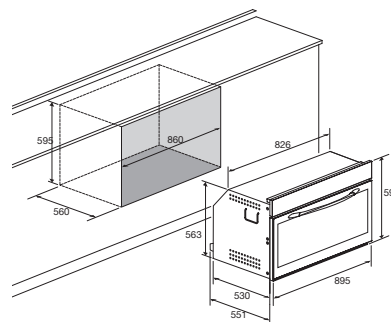

BUILT - IN OVENS

Dimensions And Color

Technical Specifications

FLEXO Range

Dimensions (cm): 90x60
Color: Black Glass
Finish: Stainless Steel

1. **Oven**
2. multifunction electric oven
   - 12 cooking programs
   - 101 l gross capacity
   - max temperature: 270°
   - electric grill
   - rotisserie
   - electronic programmer
   - touch control
   - telescopic shelves support

“Easy To Clean” enamelling

Cooling Fan

OPTIONAL:

Rotisserie

571870Ft+Áfa

FFV9TEE

Item code: 29320613
EAN Code: 8022389012995

FLEXO Range

Dimensions (cm): 90x60
Color: White Glass
Finish: Stainless Steel

1. **Oven**
2. multifunction electric oven
   - 12 cooking programs
   - 101 l gross capacity
   - max temperature: 270°
   - electric grill
   - rotisserie
   - electronic programmer
   - touch control
   - telescopic shelves support

“Easy To Clean” enamelling

Cooling Fan