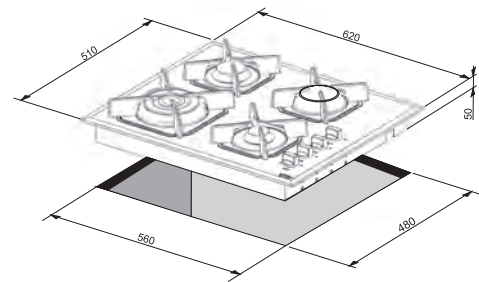

**OPTIONAL:**

Wok adapter

[256870Ft+Áfa](#)

**HGB6H0**

Item code: 29210215  
EAN Code: 8022389008332

**Dimensions (cm):** 60x50  
**Color:** White Glass  
**Finish:** Stainless Steel

- Hob**
- flat edge
  - 4 gas burners (1 triple crown)
  - Gas-Stop safety device
  - side controls knobs