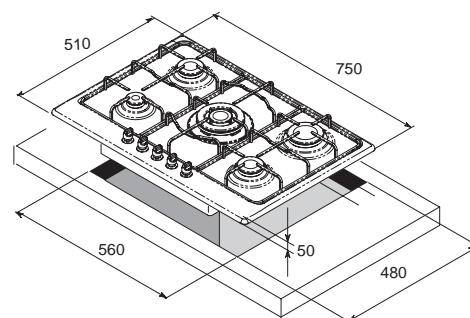

Dimensions (cm): 70x50

Color: Steel

Finish: Stainless Steel

Hob

- 5 gas burners (1 triple crown)
- Gas-Stop safety device
- frontal control knobs

**OPTIONAL:**

Wok adapter [231670Ft+áfa](#)

HDS690