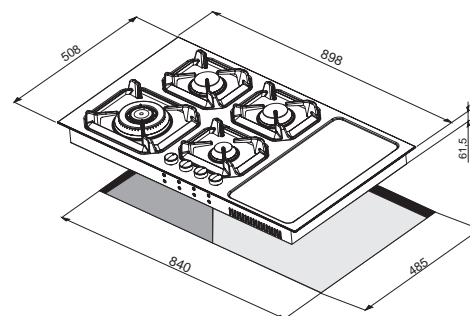

## Technical Specifications

**Dimensions (cm):** 90x50  
**Color:** Steel  
**Finish:** Stainless Steel

- Hob**
- flat edge
  - thickness 0.7 mm
  - Steel Aisi 304
  - 4 gas burners (1 triple crown)
  - Gas-Stop safety device
  - frontal control knobs
  - domino induction 30
  - 1 heating zone 210 mm
  - 1 heating zone 145 mm
  - regolatore power
  - residual heat indicator light
  - timer
  - child lock