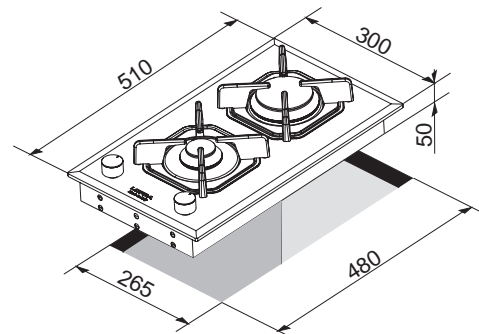

OPTIONAL:

Wok adapter

[200170Ft+Áfa](#)