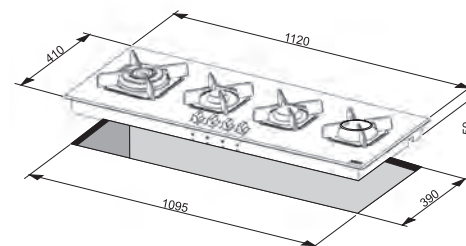

GLASS HOBS

Dimensions And Color

Technical Specifications

Dimensions (cm): 112x40
Color: Black Glass
Finish: Stainless Steel

1. **Hob**
2. flat edge
   - 4 gas burners (1 triple crown)
   - Gas-Stop safety device
   - frontal control knobs