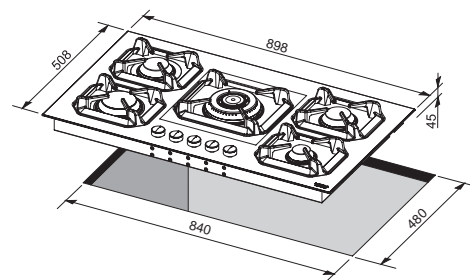

OPTIONAL: [275770Ft+Áfa](#)

Wok adapter

Dimensions (cm): 90x50
Color: Steel
Finish: Stainless Steel

HLS9U0

Item code: 29230225
EAN Code: 8022389009155

1. **Hob**
2. flat edge
   - thickness 0.7 mm
   - Steel Aisi 304
   - 5 gas burners (1 triple crown)
   - Gas-Stop safety device
   - side controls knobs
   - ceramic cutlery tray