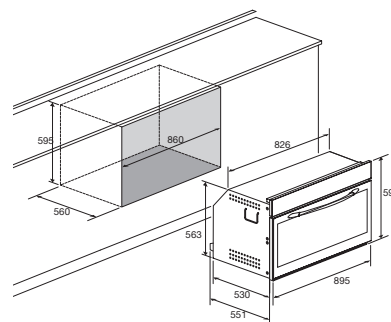

464770Ft+Áfa

FYS99EE

Item code: 29320612
EAN Code: 8022389012834

GEMMA Range

Dimensions (cm): 90x60
Color: Stainless Steel
Finish: Stainless Steel

1. **Oven**
2. multifunction electric oven
   - 12 cooking programs
   - 101 l gross capacity
   - max temperature: 270°
   - electric grill
   - electronic digital programmer
   - touch control
   - telescopic shelves support

“Easy To Clean” enamelling

Cooling Fan