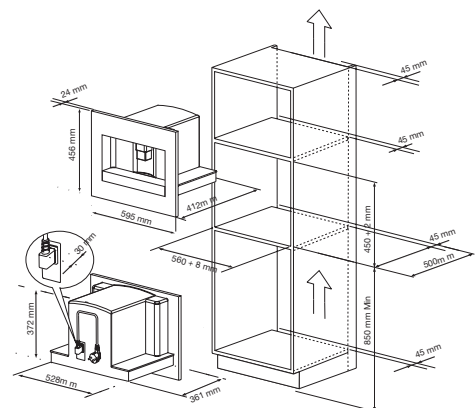

Coffee Machine

- illumination with 2 led lighting points
- warm-up time: 3 minutes
- 8 functions
- touch controls
- coffee bean grinder
- stand-by
- water hardness setting
- coffee and water top-up lights
- limestone filter warning light
- 2,5 litre water tank
- container for coffee beans (400 gr.)