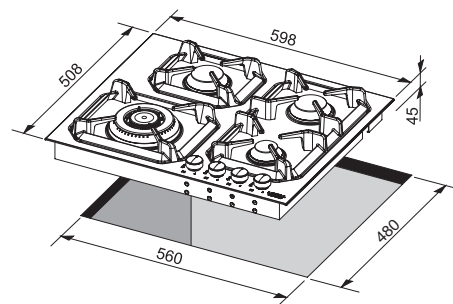

DOLCEVITA SET IVORY

Dimensions And Color

Technical Specifications

Dimensions (cm): 60x50

Color: Ivory

Finish: Brass

Hob

- flat edge
- 4 gas burners (1 triple crown)
- Gas-Stop safety device
- frontal control knobs

Also available with bronze or chrome Finish

OPTIONAL: 263170Ft+Áfa

Wok adapter
Teppanyaki
Cast Iron Plate

HRBI6G0

Item code: 29210224

EAN Code: 8022389010298

Dimensions (cm):

60x60/90x60/120x60/150x60

Color: Ivory

Finish: Brass

Also available with bronze or chrome Finish

Hood

- halogen spotlights 2x20 Watt
- tangential motor 800^m3/h
- 3 suction speeds
- 3 metal grease filters
- 2 active carbon filters
- frontal control knobs
- remote control