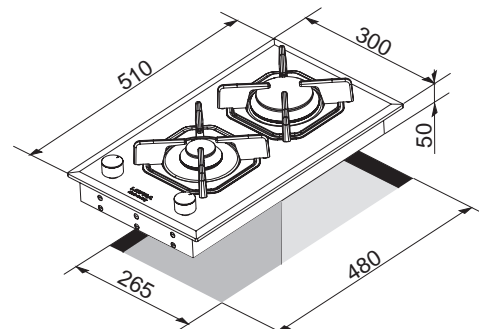

OPTIONAL:

Wok adapter

[187570Ft+Áfa](#)