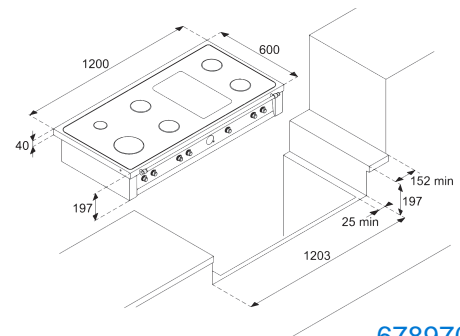

OPTIONAL: 678970Ft+Áfa

Teppanyaki

TRNM126/4BC

Item code: 29230608
EAN Code: 8022389018638

Dimensions (cm): 120x60x20
Color: Ivory
Finish: Brass

Also available with bronze or chrome Finish

1. **Hob**
2. brushed steel finish
   - 4 gas burners (1 Dual)
   - Gas-Stop safety device
   - 1 BBQ
   - 1 two-zone glass ceramic plate