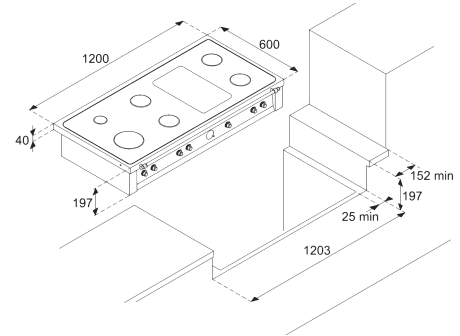

## Technical Specifications

**Dimensions (cm):** 120x60x20  
**Color:** Steel  
**Finish:** Brass

Also available with bronze or chrome Finish

- Hob**
- brushed steel finish
  - 4 gas burners (1 Dual)
  - Gas-Stop safety device
  - 1 BBQ
  - 1 two-zone glass ceramic plate