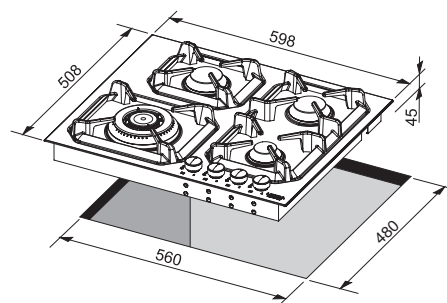

Hob

- flat edge
- 4 gas burners (1 triple crown)
- Gas-Stop safety device
- frontal control knobs

263170Ft+Áfa

OPTIONAL:

Wok adapter
Teppanyaki
Cast Iron Plate

HRA6G0/GA

Item code: 29210227

EAN Code: 8022389010847