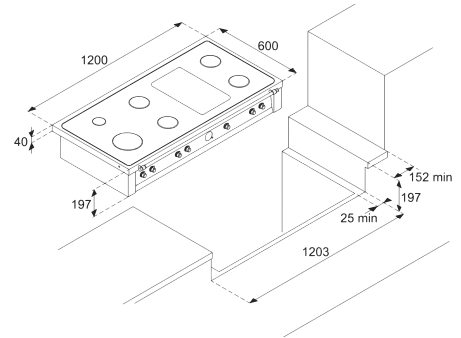

## Technical Specifications

**Dimensions (cm):** 120x60x20  
**Color:** Steel  
**Finish:** Brass

Also available with bronze or chrome Finish

- Hob**
- brushed steel finish
  - 5 gas burners (2 Dual)
  - Gas-Stop safety device
  - 1 two-zone glass ceramic plate