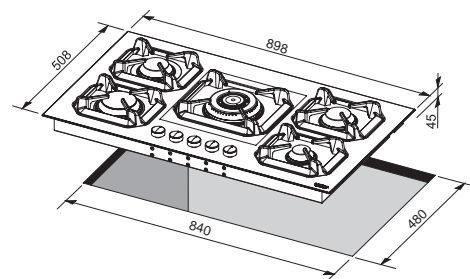

OPTIONAL: [275770Ft+áfa](#)

Wok adapter