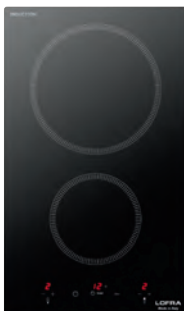

HIN612

Item code: 29210234
EAN Code: 8022389014715

363970Ft+áfa

Dimensions (cm): 30x50
Color: Black Glass