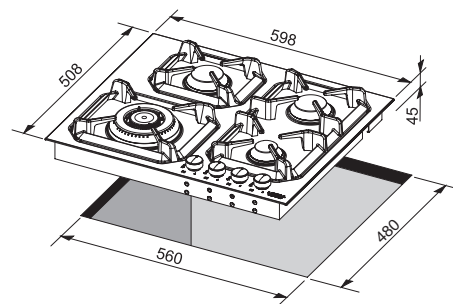

DOLCEVITA SET STAINLESS STEEL

Dimensions And Color

Technical Specifications

Dimensions (cm): 60x50

Color: Inox

Finish: Brass

Also available with bronze or chrome Finish

Hob

- flat edge
- 4 gas burners (1 triple crown)
- Gas-Stop safety device
- frontal control knobs

263170Ft+Áfa

OPTIONAL:

- Wok adapter
- Teppanyaki
- Cast Iron Plate

HRS6G0

Item code: 29210222

EAN Code: 8022389010274

Dimensions (cm):

60x60/90x60/120x60/150x60

Color: Black Matt

Finish: Brass

Also available with bronze or chrome Finish

Hood

- halogen spotlights 2x20 Watt
- tangential motor 800m³/h
- 3 suction speeds
- 3 metal grease filters
- 2 active carbon filters
- frontal control knobs
- remote control