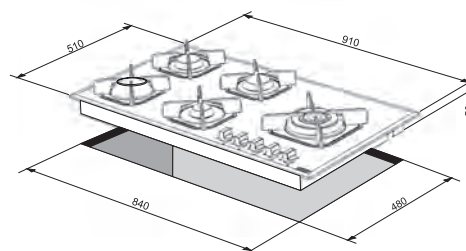

HGB950

Item code: 29230214
EAN Code: 8022389008325

OPTIONAL:

Wok adapter [294670Ft+áfa](#)

Dimensions (cm): 90x50
Color: Black Glass
Finish: Stainless Steel

1. **Hob**
2. flat edge
   - 5 gas burners (1 triple crown)
   - Gas-Stop safety device
   - frontal control knobs