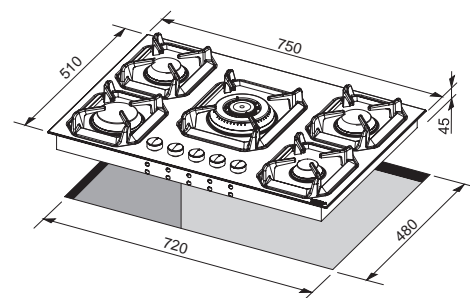

OPTIONAL: 263170Ft+Áfa

Wok adapter

HLS7A0

Item code: 29220208
EAN Code: 8022389011028

Dimensions (cm): 70x50
Color: Steel
Finish: Stainless Steel

1. **Hob**
2. flat edge
   - thickness 0.7 mm
   - Steel Aisi 304
   - 5 gas burners (1 triple crown RH)
   - Gas-Stop safety device
   - frontal control knobs