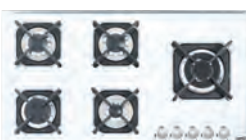

HGN950

Item code: 29230207  
 EAN Code: 8022389008288

**OPTIONAL:**

Wok adapter [294370Ft+Áfa](#)

**Dimensions (cm):** 90x50  
**Color:** White Glass  
**Finish:** Stainless Steel

- Hob**
- flat edge
  - 5 gas burners (1 triple crown)
  - Gas-Stop safety device
  - frontal control knobs