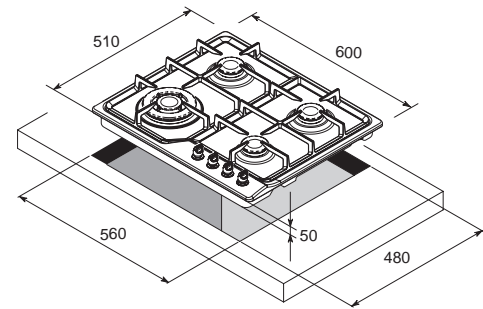

BUILT - IN HOBS

Dimensions And Color

Dimensions (cm): 60x50
Color: Steel
Finish: Stainless Steel

HDS640

Item code: 29210111
EAN Code: 8022389008387

Technical Specifications

1. **Hob**
2. 4 gas burners
   - Gas-Stop safety device
   - frontal control knobs

OPTIONAL:

Wok adapter

193870Ft+áfa