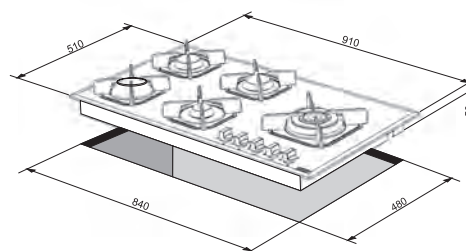

HGN950

Item code: 29230207
EAN Code: 8022389008288

OPTIONAL:

Wok adapter [294370Ft+Áfa](#)

Dimensions (cm): 90x50
Color: White Glass
Finish: Stainless Steel

1. **Hob**
2. flat edge
   - 5 gas burners (1 triple crown)
   - Gas-Stop safety device
   - frontal control knobs