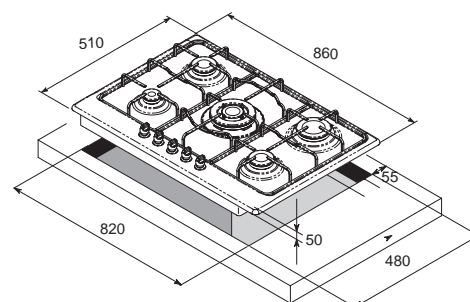

OPTIONAL:

Wok adapter [237970Ft+áfa](#)

HDS7T0

Item code: 29220108

EAN Code: 8022389010045

Dimensions (cm): 70x50

Color: Steel

Finish: Stainless Steel

Hob

- 5 gas burners (1 triple crown)
- Gas-Stop safety device
- frontal control knobs