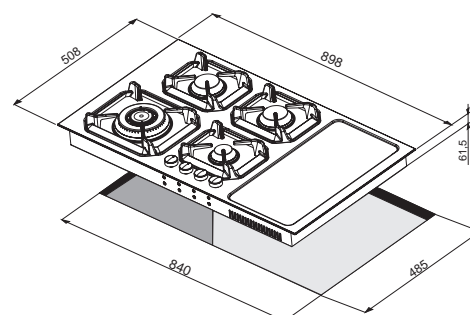

HLS9G2I

Item code: 29230227
EAN Code: 8022389012254

OPTIONAL: 395470Ft+Áfa

Wok adapter

Dimensions (cm): 90x50
Color: Black Matt
Finish: Stainless Steel

1. **Hob**
2. flat edge
   - thickness 0.7 mm
   - Steel Aisi 304
   - 4 gas burners (1 triple crown)
   - Gas-Stop safety device
   - frontal control knobs
   - domino induction 30
   - 1 heating zone 210 mm
   - 1 heating zone 145 mm
   - regolatore power
   - residual heat indicator light
   - timer
   - child lock