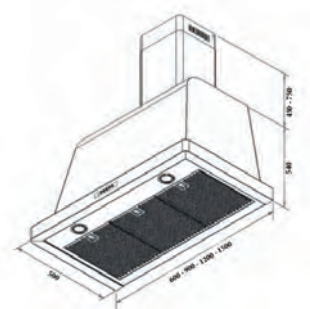

OPTIONAL:

- Splashback

Available Dimensions (cm):

Dolcevita 60:	60x50	29200757	8022389012889
Dolcevita 90:	90x50	29200751	8022389010595
Dolcevita 120:	120x50	29200833	8022389012896

370270Ft+Áfa

3827870Ft+Áfa

401770Ft+Áfa

CAN BE COMBINED WITH:

COFFEE MACHINE:	YRNM66T	PAG 76
COMBI MICROWAVE OVEN:	FMRNM66ME	PAG. 78
DISHWASHER:	BLACK MATT	PAG. 79
REFRIGERATOR:	GFRNM619/O	PAG. 81
HOOD:	DOLCEVITA BLACK MATT	PAG. 83