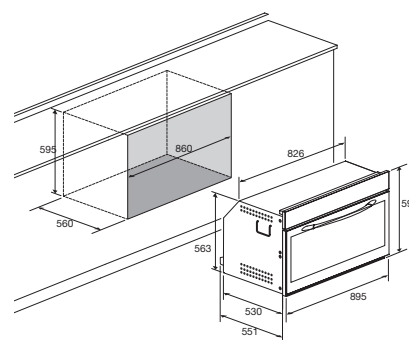

OPTIONAL:

Rotisserie

571870Ft+Áfa

FFVB9TEE

Item code: 29320615
EAN Code: 8022389018614

ONYX Range

Dimensions (cm): 90x48
Color: Stainless Steel
Finish: Stainless Steel

1. **Oven**
2. multifunction electric oven
   - 9 cooking programs
   - 101 l gross capacity
   - max temperature: 270°
   - electric grill
   - electronic programmer
   - touch control
   - telescopic shelves support
   - “Easy To Clean” enamelling

Cooling Fan