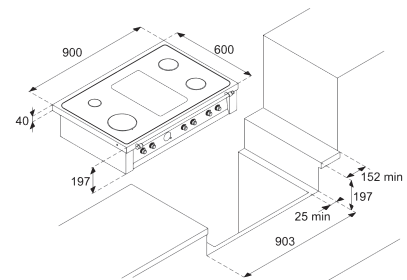

439570Ft+Áfa

OPTIONAL:

Wok adapter