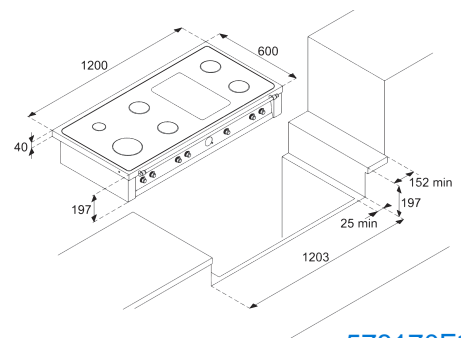

**Dimensions (cm):** 120x50x20  
**Color:** Steel  
**Finish:** Stainless Steel

- Hob**
- brushed steel finish
  - 5 gas burners (2 Dual)
  - Gas-Stop safety device
  - 1 two-zone glass ceramic plate

**OPTIONAL:**