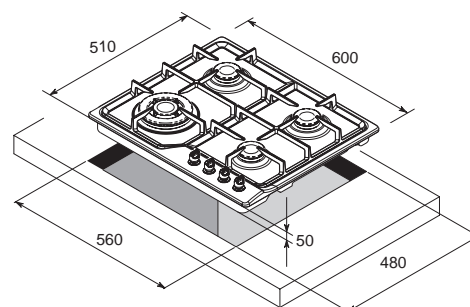

Item code: 29210112

EAN Code: 8022389008394

Dimensions (cm): 60x50

Color: Steel

Finish: Stainless Steel

Hob

- 4 gas burners (1 triple crown)
- Gas-Stop safety device
- frontal control knobs

**OPTIONAL:**