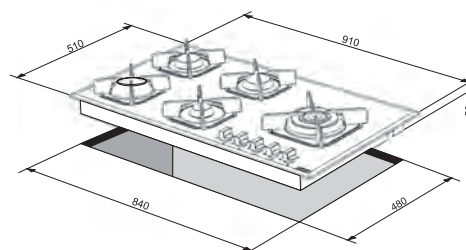

HGN190

Item code: 29240002
EAN Code: 8022389008349

OPTIONAL:

Wok adapter [275470Ft+áfa](#)

Dimensions (cm): 90x50
Color: Black Glass
Finish: Stainless Steel

1. **Hob**
2. flat edge
   - 5 gas burners (1 triple crown)
   - Gas-Stop safety device
   - frontal control knobs