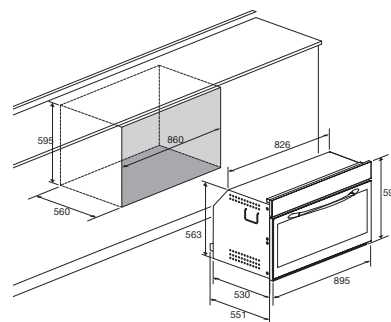

OPTIONAL:

Rotisserie

489970Ft+Áfa

FQS9TEE

Item code: 29320609
EAN Code: 8022389012056