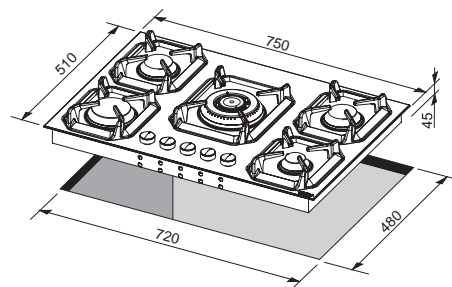

Hob

- flat edge
- 5 gas burners (1 triple crown)
- Gas-Stop safety device
- frontal control knobs

307270 Ft+Áfa

OPTIONAL:

Wok adapter

Teppanyaki

Cast Iron Plate