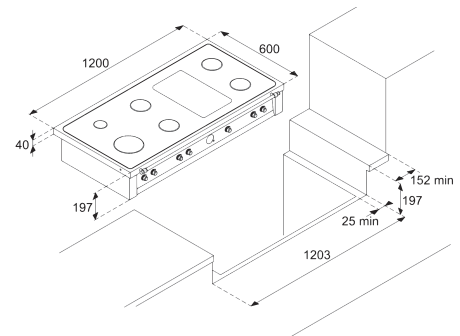

**Dimensions (cm):** 120x60x20  
**Color:** Ivory  
**Finish:** Brass

Also available with bronze or chrome Finish

- Hob**
- brushed steel finish
  - 4 gas burners (1 Dual)
  - Gas-Stop safety device
  - 1 BBQ
  - 1 two-zone glass ceramic plate