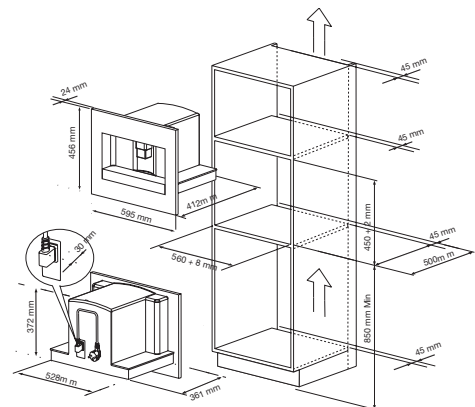

Coffee Machine

- illumination with 2 led lighting points
- warm-up time: 3 minutes
- 8 functions
- touch controls
- coffee bean grinder
- stand-by
- water hardness setting
- coffee and water top-up lights
- limestone filter warning light
- 2,5 litre water tank
- container for coffee beans (400 gr.)