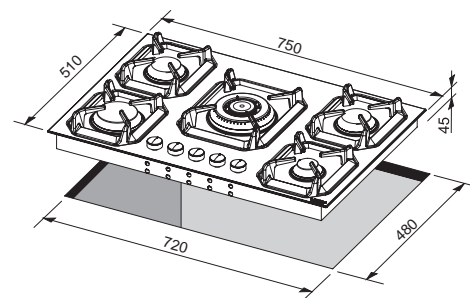

OPTIONAL: 263170Ft+Áfa

Wok adapter

HLS7D0

Item code: 29220213
EAN Code: 8022389011950

Dimensions (cm): 70x50
Color: Steel
Finish: Stainless Steel

1. **Hob**
2. flat edge
   - thickness 0.7 mm
   - Steel Aisi 304
   - 5 gas burners (1 triple crown LH)
   - Gas-Stop safety device
   - frontal control knobs