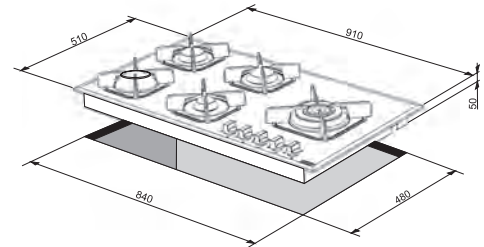

HGN9B0

Item code: 29230226
EAN Code: 8022389010649

OPTIONAL:

Wok adapter

[294670Ft+Áfa](#)

Dimensions (cm): 90x50
Color: White Glass
Finish: Stainless Steel

1. **Hob**
2. flat edge
   - 5 gas burners (1 triple crown)
   - Gas-Stop safety device
   - frontal control knobs