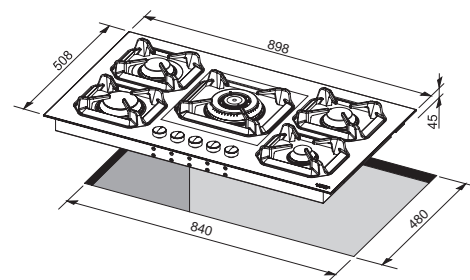

BUILT - IN HOBS

Dimensions And Color

Technical Specifications

Dimensions (cm): 90x50
Color: Steel
Finish: Stainless Steel

1. **Hob**
2. flat edge
   - thickness 0.7 mm
   - Steel Aisi 304
   - 5 gas burners (1 triple crown)
   - Gas-Stop safety device
   - frontal control knobs

275770Ft+áfa

OPTIONAL:

Wok adapter

HLS9C0

Item code: 29230222
EAN Code: 8022389009124

Dimensions (cm): 70x50
Color: Steel
Finish: Stainless Steel

1. **Hob**
2. flat edge
   - thickness 0.7 mm
   - Steel Aisi 304
   - 5 gas burners (1 triple crown)
   - Gas-Stop safety device
   - frontal control knobs