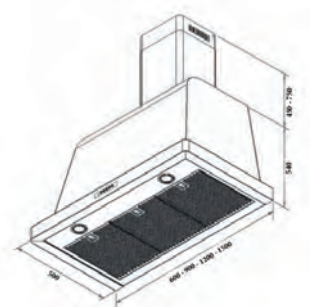

OPTIONAL:

Splashback

Available Dimensions (cm):

DolceVita 60:	60x50	29200750	8022389013121
DolceVita 90:	90x50	29200752	8022389010601
DolceVita 120:	120x50	29200834	8022389018560
DolceVita 150:	150x50	29200760	8022389018577

CAN BE COMBINED WITH:

COFFEE MACHINE:	YRBI66T	PAG 76	370270Ft+Áfa
COMBI MICROWAVE OVEN:	FMRBI66ME	PAG. 78	382870Ft+Áfa
DISHWASHER:	IVORY	PAG. 79	496270Ft+Áfa
REFRIGERATOR:	GFRBI619/O	PAG. 81	
HOOD:	DOLCEVITA IVORY	PAG. 83