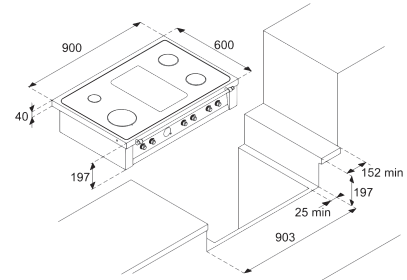

RANGE TOP 90

Dimensions And Color

Technical Specifications

Dimensions (cm): 90x60x20
Color: Steel
Finish: Chrome

1. **Hob**
2. brushed steel finish
   - 5 gas burners (1 triple crown)
   - Gas-Stop safety device

Also available with bronze or chrome Finish

TRS96/5

Item code: 29230402
EAN Code: 80223890

439570Ft+Áfa

OPTIONAL:

Teppanyaki

Dimensions (cm): 90x60x20
Color: Black Matt
Finish: Chrome

1. **Hob**
2. brushed steel finish
   - 5 gas burners (1 triple crown)
   - Gas-Stop safety device

Also available with bronze or chrome Finish

TRNM96/5

Item code: 29230406
EAN Code: 8022389018256