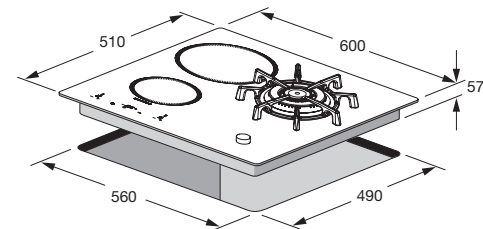

1. **Hob**
2. induction/gas
   - 1 triple crown gas
   - domino induction 30
   - 2 cooking zones
   - 1 zone of 210 mm
   - 1 zone of 145 mm
   - child lock
   - timer
   - frontal control knobs
   - control knob
   - power indicator
   - residual heat indicator light