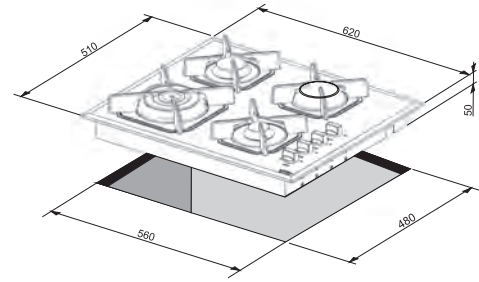

## Technical Specifications

**HGN6H0**

Item code: 29210209  
EAN Code: 8022389008264

**Dimensions (cm):** 60x50  
**Color:** Black Glass  
**Finish:** Stainless Steel

- Hob**
- flat edge
  - 4 gas burners (1 triple crown)
  - Gas-Stop safety device
  - side controls knobs