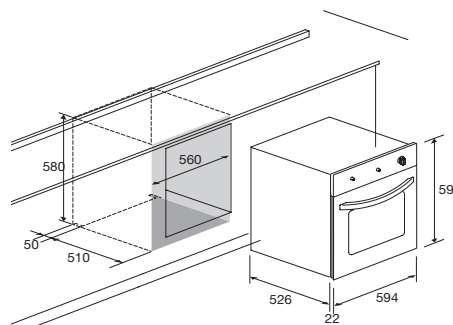

414370Ft+Áfa

OPTIONAL:

Rotisserie

FRA69EE/A

Item code: 29320160

EAN Code: 8022389010960

Dimensions (cm): 70x50

Color: Oatmeal
Finish: Bronze

Also available with Brass or chrome Finish