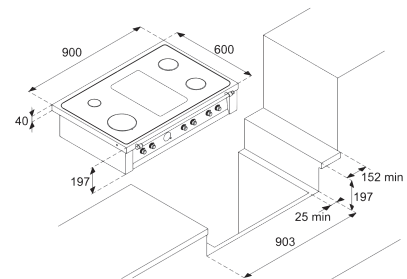

439570Ft+Áfa

OPTIONAL:

Teppanyaki

Dimensions (cm): 90x50x20
Color: Steel
Finish: Stainless Steel

1. **Hob**
2. brushed steel finish
   - 5 gas burners (1 triple crown)
   - Gas-Stop safety device

TAS96/5

Item code: 29230404
EAN Code: 8022389017150