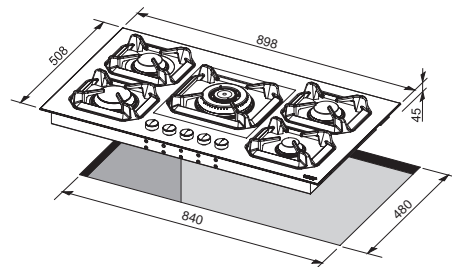

Dimensions (cm): 90x50
Color: Ivory
Finish: Brass

Also available with bronze or chrome Finish

1. **Hob**
2. flat edge
   - 5 gas burners (1 triple crown)
   - Gas-Stop safety device
   - frontal control knobs

326170Ft+Áfa

OPTIONAL:

Wok adapter
Teppanyaki
Cast Iron Plate

HRBI9A0/GO00

Item code: 29230230
EAN Code: 8022389016931

Dimensions (cm): 70x50
Color: Ivory
Finish: Brass

Also available with bronze or chrome Finish

1. **Hob**
2. flat edge
   - 5 gas burners (1 triple crown)
   - Gas-Stop safety device
   - frontal control knobs