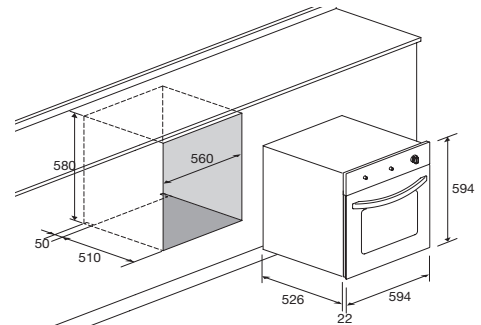

FOVN66GE

Item code: 29320183
EAN Code: 8022389011899

OPTIONAL:

Rotisserie

395470Ft+Áfa