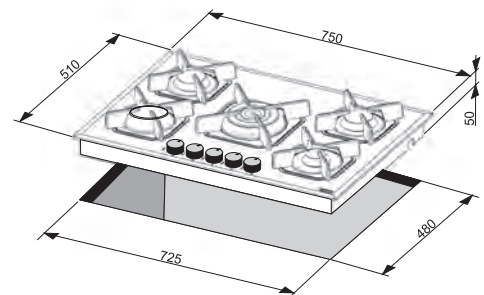

HGN7E0

Item code: 29220205
EAN Code: 8022389008646

OPTIONAL:

Wok adapter

[275770Ft+áfa](#)

Dimensions (cm): 70x50
Color: White Glass
Finish: Stainless Steel

1. **Hob**
2. flat edge
   - 5 gas burners (1 triple crown)
   - Gas-Stop safety device
   - frontal control knobs