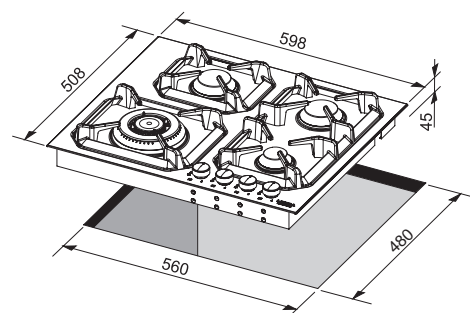

HLM6G0

Item code: 29210221
EAN Code: 8022389010267

OPTIONAL: [275770Ft+áfa](#)

Wok adapter

Dimensions (cm): 60x50
Color: Steel
Finish: Stainless Steel

1. **Hob**
2. flat edge
   - thickness 0.7 mm
   - Steel Aisi 304
   - 4 gas burners
   - Gas-Stop safety device
   - frontal control knobs