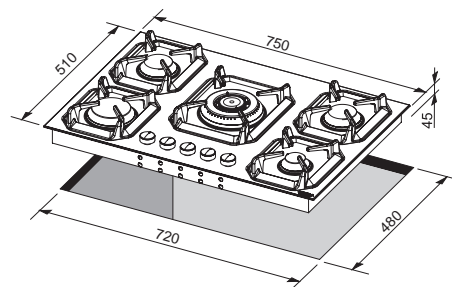

HRBI9A0/GO00

Item code: 29230230  
 EAN Code: 8022389016931

**Dimensions (cm):** 70x50  
**Color:** Ivory  
**Finish:** Brass

Also available with bronze or chrome Finish

- Hob**
- flat edge
  - 5 gas burners (1 triple crown)
  - Gas-Stop safety device
  - frontal control knobs