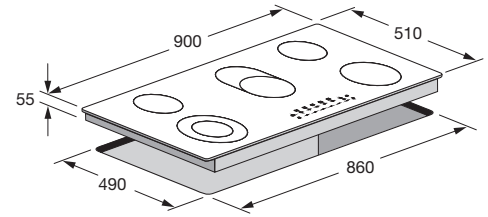

VETROCERAMICS HOBS

Dimensions And Color

Technical Specifications

Dimensions (cm): 50x90
Color: Black Glass

Hob

- vitroceramic
- 1 zone da 265-170 mm
- 1 zone da 180 mm
- 2 zones da 145 mm
- indicator power
- residual heat indicator light
- frontal control knobs
- timer
- child lock

300970Ft+áfa

VENERE 90

Item code: 29230108

EAN Code: 8022389014265

Dimensions (cm): 60x50
Color: Black Glass

Hob

- vitroceramic
- 2 zones da 145 mm
- 1 zone da 210-120 mm
- 1 zone ovale da 265-170 mm
- power indicator
- residual heat indicator light
- frontal control knobs
- timer
- child lock