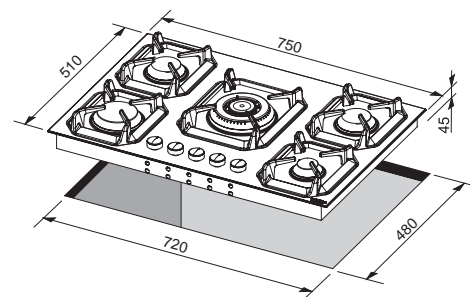

263170Ft+Áfa

OPTIONAL:

Wok adapter

HLS7B0

Item code: 29220212
EAN Code: 8022389011936